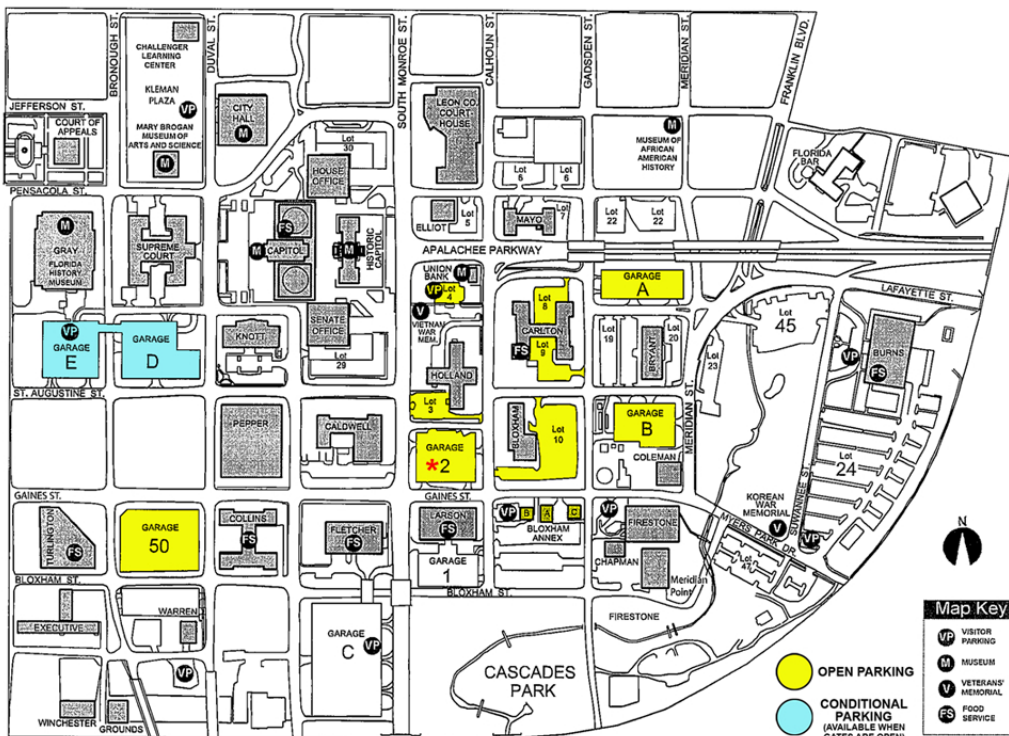

Public Streets

Parking On City Streets

Facilities Managers (850 Area Code) Phone Numbers

Buildings Managed By The Department Of Management Services

BUILDING	PHONE	BUILDING	PHONE	BUILDING	PHONE
Bloxxham	488-3439	Firestone	488-4943	Larson	414-7895
Bloxxham Annex	488-4943	Fletcher	414-4895	Pepper	488-6325
Capitol	487-1534	Gray	487-1267	Meridian Point	921-0160
Carlton	488-4943	Grounds	488-5459	Senate Office	487-1534
Chapman	488-4943	Historic Capitol	487-1534	Turlington	488-1162
Coleman	488-3439	Holland	488-8542	Union Bank	488-4943
Collins	488-5638	House Office	487-1534	Warren	414-7895
Elliot	488-4943	Knott	487-1534	Winchester	414-7895
Executive	488-1162				

Garages and Lots

Parking On Public Facilities

VISITOR PARKING
Parking Information 488-6693